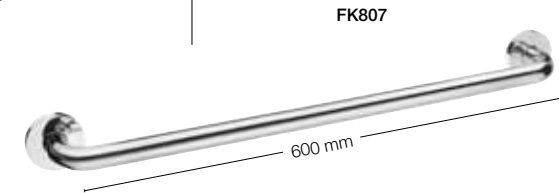

Max 150 kg

FB407 (Black) / FX407 (White)

Shower stool
Badrumspall
Badeværelsestaburet
Baderomskrakk
Kylpyhuonejakkara
Duschhocker

Max 150 kg

LIVING | BASIC GRAB BARS

COMFORT

LOAD
CAPACITY

FK806