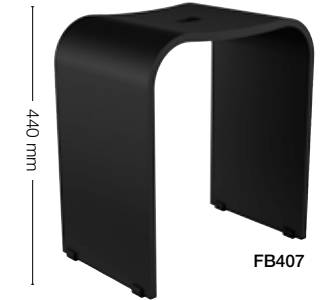

LIVING | BATHROOM PALLETS

COMFORT

LOAD
CAPACITY

FK404

FK414

FK406

FK416

480 mm

FB407

FX407

FK404 (White) / FK414 (Grey)

Folding wall mounted shower seat
Fällbar vägghängd duschsits
Vægghængt klapsæde
Vegghengt klappsete
Taittava seinään asennettava suihkuistuin
Duschklappsitz wandmontiert

Max 150 kg

FK416

Shower stool, grey
Badrumspall, grå
Badeværelsestaburet, grå
Baderomskrakk, grå
Kylpyhuonejakkara, harmaa
Duschhocker, grau

Max 150 kg

FK406

Shower stool, white
Badrumspall, vit
Badeværelsestaburet, hvid
Baderomskrakk, hvit
Kylpyhuonejakkara, valkoinen
Duschhocker, weiß

Max 150 kg

FB407 (Black) / FX407 (White)

Shower stool
Badrumspall
Badeværelsestaburet
Baderomskrakk
Kylpyhuonejakkara
Duschhocker

Max 150 kg